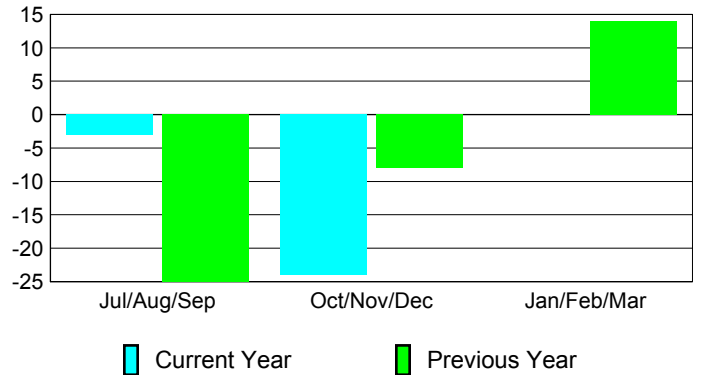

**Membership Results
2012-2013**

**Membership
2011-2012**

Month	Net Memb Goal	Actual New Memb	Actual Dropped Memb	Gain/Loss of Memb	Gain/Loss of Memb
Jul/Aug/Sep	0	32	-35	-3	-25
Oct/Nov/Dec	0	26	-50	-24	-8
Jan/Feb/Mar	0	0	0	0	14
Totals	0	58	-85	-27	-19

Membership Results 2012-2013

Goal, New, Dropped, Gain/Loss

Comparison of Membership Gain/Loss

Current Year Compared to the Previous Year

Gender Comparison 2012-2013

Jul/Aug/Sep

Oct/Nov/Dec

Jan/Feb/Mar