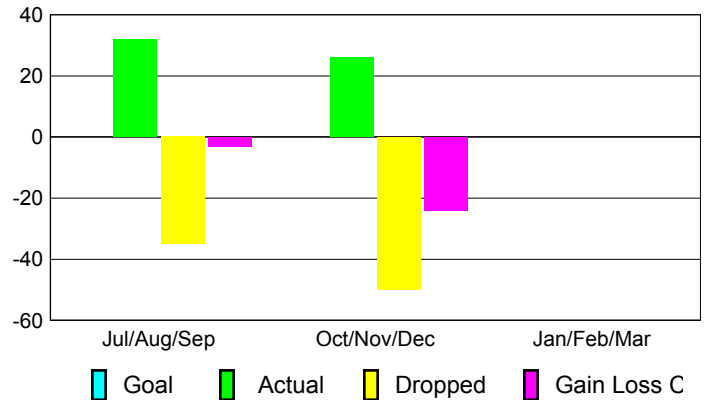

Membership Results 2012-2013

Goal, New, Dropped, Gain/Loss

Comparison of Membership Gain/Loss

Current Year Compared to the Previous Year